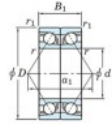

Deep groove ball bearing single row 7015-BDB-FY-JTEKT - 7015-BDB-FY-JTEKT

<https://www.123bearing.com/bearing-housing/deep-groove-bearing/single-row/7015-bdb-fy-jtekt>

Boundary dimensions

Bearing No.	Boundary dimensions(mm)						Basic load ratings(kN)		Fatigue	factor	Limiting speeds(min-1)
	d	D	B	r1(mm)	r2(mm)	Cr	Co	lim(kN)			
7015BDB FY	75	115	40	1.1	0.6	79.3	75.2	3.95	-	Grease lub. 3800	

PRODUCT FEATURES

Brand	JTEKT
N° Ean13	3616060647009
Inside diameter	75 mm
Inside diameter	2.953" inch
Outside diameter	115 mm
Outside diameter	4.528" inch
Thickness	40 mm
Thickness	1.575" inch
Limiting speed	3800 rpm
Dynamic load	79.3 kN
Static load	75.2 kN
Packaging	1

contact@123bearing.com

(646) 712 9672

CRT4 de Lesquin 60 Rue Du Haut De Sainghin 59273 Fretin FRANCE