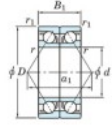

Deep groove ball bearing single row 7915-CDB-FY-JTEKT - 7915-CDB-FY-JTEKT

<https://www.123bearing.com/bearing-housing/deep-groove-bearing/single-row/7915-cdb-fy-jtekt>

Boundary dimensions

Bearing No.	Boundary dimensions(mm)					Basic load ratings(kN)		Fatigue load factor		Limiting speeds(min-1)
	d	D	B	r1(mm)	r2(mm)	Cr	C0r	lim(kN)	f0	
7915CDB FY	75	105	32	1	0.6	59.7	60.9	3.15	16.5	Grease lub 7400

PRODUCT FEATURES

Brand	JTEKT
N° Ean13	3616060646989
Inside diameter	75 mm
Inside diameter	2.953" inch
Outside diameter	105 mm
Outside diameter	4.134" inch
Thickness	32 mm
Thickness	1.26" inch
Limiting speed	7400 rpm
Dynamic load	59.7 kN
Static load	60.9 kN
Packaging	1

contact@123bearing.com

(646) 712 9672

CRT4 de Lesquin 60 Rue Du Haut De Sainghin 59273 Fretin FRANCE