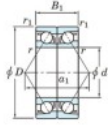

Deep groove ball bearing single row 7414-DB-FY-JTEKT - 7414-DB-FY-JTEKT

<https://www.123bearing.com/bearing-housing/deep-groove-bearing/single-row/7414-db-fy-jtekt>

Boundary dimensions

Bearing No.	Boundary dimensions (mm)						Basic load ratings (kN)		Fatigue load limit (kN)	Factor	Limiting speeds (min-1)
	d	D	B	r1 (mm)	r2 (mm)	Cr	C0r				
7414DB FY	70	180	84	3	1.1	303	230	10.6	-	2700	

PRODUCT FEATURES

Brand	JTEKT
N° Ean13	3616060646965
Inside diameter	70 mm
Outside diameter	180 mm
Thickness	84 mm
Limiting speed	2700 rpm
Dynamic load	303 kN
Static load	230 kN
Packaging	1

contact@123bearing.com

(646) 712 9672

CRT4 de Lesquin 60 Rue Du Haut De Sainghin 59273 Fretin FRANCE