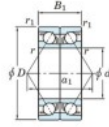

Deep groove ball bearing single row 7414-BDB-FY-JTEKT - 7414-BDB-FY-JTEKT

<https://www.123bearing.com/bearing-housing/deep-groove-bearing/single-row/7414-bdb-fy-jtekt>

Boundary dimensions

Bearing No.	Boundary dimensions(mm)						Basic load ratings(kN)		Fatigue	factor	Limiting speeds(min-1)
	d	D	B	r1(mm)	r2(mm)	r(mm)	C_r	C_{0r}	lim(kN)		
7414BDB FY	70	180	84	3	1.1		301	237	10.9	-	2300

PRODUCT FEATURES

Brand	JTEKT
N° Ean13	3616060646958
Inside diameter	70 mm
Outside diameter	180 mm
Thickness	84 mm
Limiting speed	2300 rpm
Dynamic load	301 kN
Static load	237 kN
Packaging	1

contact@123bearing.com

(646) 712 9672

CRT4 de Lesquin 60 Rue Du Haut De Sainghin 59273 Fretin FRANCE