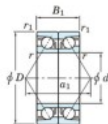

Deep groove ball bearing single row 7314-CDB-FY-JTEKT - 7314-CDB-FY-JTEKT

<https://www.123bearing.com/bearing-housing/deep-groove-bearing/single-row/7314-cdb-fy-jtekt>

Boundary dimensions

Bearing No.	Boundary dimensions(mm)					Basic load ratings(kN)		Fatigue load factor		Limiting speeds(min-1)
	d	D	B	r1(mm)	r2(mm)	Cr	C0r	C10	C12	
7314CDB FY	70	150	70	2.1	1.1	256	184	13	13.4	Grease lub. 5900

PRODUCT FEATURES

Brand	JTEKT
N° Ean13	3616060646941
Inside diameter	70 mm
Outside diameter	150 mm
Thickness	70 mm
Limiting speed	5900 rpm
Dynamic load	256 kN
Static load	184 kN
Packaging	1

contact@123bearing.com

(646) 712 9672

CRT4 de Lesquin 60 Rue Du Haut De Sainghin 59273 Fretin FRANCE