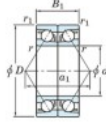

Deep groove ball bearing single row 7214-BDB-FY-JTEKT - 7214-BDB-FY-JTEKT

<https://www.123bearing.com/bearing-housing/deep-groove-bearing/single-row/7214-bdb-fy-jtekt>

Boundary dimensions

Bearing No.	Boundary dimensions(mm)					Basic load ratings(kN)		Fatigue load limit(kN)	factor	Limiting speeds(min-1)
	d	D	B	r1(r2)	r1(mm)	Cr	C0r			
7214BDB FY	70	125	48	1.5	1	128	101	5.9	-	3700

PRODUCT FEATURES

Brand	JTEKT
N° Ean13	3616060646897
Inside diameter	70 mm
Inside diameter	2.756" inch
Outside diameter	125 mm
Outside diameter	4.921" inch
Thickness	48 mm
Thickness	1.89" inch
Limiting speed	3700 rpm
Dynamic load	128 kN
Static load	101 kN
Packaging	1

contact@123bearing.com

(646) 712 9672

CRT4 de Lesquin 60 Rue Du Haut De Sainghin 59273 Fretin FRANCE