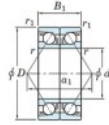

Deep groove ball bearing single row 7014-CDB-FY-JTEKT - 7014-CDB-FY-JTEKT

<https://www.123bearing.com/bearing-housing/deep-groove-bearing/single-row/7014-cdb-fy-jtekt>

Boundary dimensions

Bearing No.	Boundary dimensions(mm)					Basic load ratings(kN)		Fatigue load factor		Limiting speeds(min-1)
	d	D	B	r(mm)	r1(mm)	Cr	C0r	C0	C1	
7014CDB FY	70	110	40	1.1	0.6	95.3	86	4.9	15.7	7300

PRODUCT FEATURES

Brand	JTEKT
N° Ean13	3616060646880
Inside diameter	70 mm
Inside diameter	2.756" inch
Outside diameter	110 mm
Outside diameter	4.331" inch
Thickness	40 mm
Thickness	1.575" inch
Limiting speed	7300 rpm
Dynamic load	95.3 kN
Static load	86 kN
Packaging	1

contact@123bearing.com

(646) 712 9672

CRT4 de Lesquin 60 Rue Du Haut De Sainghin 59273 Fretin FRANCE