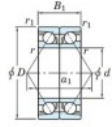

Deep groove ball bearing single row 7313-BDB-FY-JTEKT - 7313-BDB-FY-JTEKT

<https://www.123bearing.com/bearing-housing/deep-groove-bearing/single-row/7313-bdb-fy-jtekt>

Boundary dimensions

Bearing No.	Boundary dimensions(mm)					Basic load ratings(kN)		Fatigue	factor	Limiting speeds(min-1)
	d	D	B	r1(mm)	r2(mm)	Cr	CO	lim(kN)		
7313BDB FY	65	140	66	2.1	1.1	195	139	8.9	-	3500

PRODUCT FEATURES

Brand	JTEKT
N° Ean13	3616060646774
Inside diameter	65 mm
Outside diameter	140 mm
Thickness	66 mm
Limiting speed	3500 rpm
Dynamic load	195 kN
Static load	139 kN
Packaging	1

contact@123bearing.com

(646) 712 9672

CRT4 de Lesquin 60 Rue Du Haut De Sainghin 59273 Fretin FRANCE