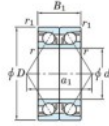

Deep groove ball bearing single row 7213-DB-FY-JTEKT - 7213-DB-FY-JTEKT

<https://www.123bearing.com/bearing-housing/deep-groove-bearing/single-row/7213-db-fy-jtekt>

Boundary dimensions

Bearing No.	Boundary dimensions(mm)					Basic load ratings(kN)		Fatigue load limit(kN) C₁₀	Factor f0	Limiting speeds(min-1) Grease lub.
	d	D	B	r1(mm)	r2(mm)	C_r	C_{0r}			
7213DB FY	65	120	46	1.5	1	137	108	6.65	-	5200

PRODUCT FEATURES

Brand	JTEKT
N° Ean13	3616060646743
Inside diameter	65 mm
Inside diameter	2.559" inch
Outside diameter	120 mm
Outside diameter	4.724" inch
Thickness	46 mm
Thickness	1.811" inch
Limiting speed	5200 rpm
Dynamic load	137 kN
Static load	108 kN
Packaging	1

contact@123bearing.com

(646) 712 9672

CRT4 de Lesquin 60 Rue Du Haut De Sainghin 59273 Fretin FRANCE