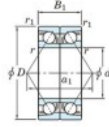

Deep groove ball bearing single row 7213-BDB-FY-JTEKT - 7213-BDB-FY-JTEKT

<https://www.123bearing.com/bearing-housing/deep-groove-bearing/single-row/7213-bdb-fy-jtekt>

Boundary dimensions

Bearing No.	Boundary dimensions(mm)					Basic load ratings(kN)		Fatigue load limit(kN)	factor	Limiting speeds(min-1)
	d	D	B	r1(min)	r1(max)	Cr	C0r	lim		
7213BDB FY	65	120	46	1.5	1	124	98.7	5.8	-	3900

PRODUCT FEATURES

Brand	JTEKT
N° Ean13	3616060646736
Inside diameter	65 mm
Inside diameter	2.559" inch
Outside diameter	120 mm
Outside diameter	4.724" inch
Thickness	46 mm
Thickness	1.811" inch
Limiting speed	3900 rpm
Dynamic load	124 kN
Static load	98.7 kN
Packaging	1

contact@123bearing.com

(646) 712 9672

CRT4 de Lesquin 60 Rue Du Haut De Sainghin 59273 Fretin FRANCE