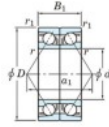

Deep groove ball bearing single row 7312-CDB-FY-JTEKT - 7312-CDB-FY-JTEKT

<https://www.123bearing.com/bearing-housing/deep-groove-bearing/single-row/7312-cdb-fy-jtekt>

Boundary dimensions

Bearing No.	Boundary dimensions(mm)						Basic load ratings(kN)		Fatigue load factor		Limiting speeds(min-1)
	d	D	B	r1(max)	r1(min)	Cr	Cor	Ca	Cb		
7312CDB FY	60	130	82	2.1	1.1	201	141	10.5	13.4	6800	

PRODUCT FEATURES

Brand	JTEKT
N° Ean13	3616060646644
Inside diameter	60 mm
Inside diameter	2.362" inch
Outside diameter	130 mm
Outside diameter	5.118" inch
Thickness	62 mm
Thickness	2.441" inch
Limiting speed	6800 rpm
Dynamic load	201 kN
Static load	141 kN
Packaging	1

contact@123bearing.com

(646) 712 9672

CRT4 de Lesquin 60 Rue Du Haut De Sainghin 59273 Fretin FRANCE