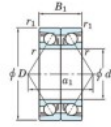

Deep groove ball bearing single row 7312-BDB-FY-JTEKT - 7312-BDB-FY-JTEKT

<https://www.123bearing.com/bearing-housing/deep-groove-bearing/single-row/7312-bdb-fy-jtekt>

Boundary dimensions

Bearing No.	Boundary dimensions(mm)					Basic load ratings(kN)		Fatigue	factor	Limiting speeds(min-1)
	d	D	B	r1(mm)	r1(mm)	Cr	C0r	lim(kN)		
7312BDB FY	60	130	62	2.1	1.1	172	121	7.9	-	3700

PRODUCT FEATURES

Brand	JTEKT
N° Ean13	3616060646620
Inside diameter	60 mm
Outside diameter	130 mm
Thickness	62 mm
Limiting speed	3700 rpm
Dynamic load	172 kN
Static load	121 kN
Packaging	1

contact@123bearing.com

(646) 712 9672

CRT4 de Lesquin 60 Rue Du Haut De Sainghin 59273 Fretin FRANCE