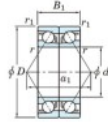

Deep groove ball bearing single row 7212-CDB-FY-JTEKT - 7212-CDB-FY-JTEKT

<https://www.123bearing.com/bearing-housing/deep-groove-bearing/single-row/7212-cdb-fy-jtekt>

Boundary dimensions

Bearing No.	Boundary dimensions(mm)						Basic load ratings(kN)		Fatigue load limit(kN)	Factor	Limiting speeds(min-1)
	d	D	B	r1(max)	r2(max)	a1	Cy	C0r			
7212CDB FY	60	110	44	1.5	1		130	99	6.45	14.5	Grease Lub 7500

PRODUCT FEATURES

Brand	JTEKT
N° Ean13	3616060646613
Inside diameter	60 mm
Outside diameter	110 mm
Thickness	44 mm
Limiting speed	7500 rpm
Dynamic load	130 kN
Static load	99 kN
Packaging	1

contact@123bearing.com

(646) 712 9672

CRT4 de Lesquin 60 Rue Du Haut De Sainghin 59273 Fretin FRANCE