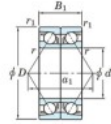

Deep groove ball bearing single row 7912-CDB-FY-JTEKT - 7912-CDB-FY-JTEKT

<https://www.123bearing.com/bearing-housing/deep-groove-bearing/single-row/7912-cdb-fy-jtekt>

Boundary dimensions

Bearing No.	Boundary dimensions(mm)						Basic load ratings(kN)		Fatigue load factor		Limiting speeds(min-1)
	d	D	B	r1(max)	r2(min)	Cr	C0r	lim1(kN)	f0	Grease lub.	
7912CDB FY	60	85	26	1	0.6	47.2	43.6	2.35	16.3	9100	

PRODUCT FEATURES

Brand	JTEKT
N° Ean13	3616060646521
Inside diameter	60 mm
Outside diameter	85 mm
Thickness	26 mm
Limiting speed	9100 rpm
Dynamic load	47.2 kN
Static load	43.6 kN
Packaging	1

contact@123bearing.com

(646) 712 9672

CRT4 de Lesquin 60 Rue Du Haut De Sainghin 59273 Fretin FRANCE