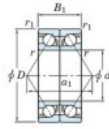

Deep groove ball bearing single row 7311-CDB-FY-JTEKT - 7311-CDB-FY-JTEKT

<https://www.123bearing.com/bearing-housing/deep-groove-bearing/single-row/7311-cdb-fy-jtekt>

Boundary dimensions

Bearing No.	Boundary dimensions(mm)						Basic load ratings(kN)		Fatigue load factor	Limiting speeds(min-1)
	d	D	B	r (mm)	r1 (mm)	Cr	C0r	C0	Grease lub.	
7311CDB FY	55	120	58	2	1	176	121	9	13.4	7400

PRODUCT FEATURES

Brand	JTEKT
N° Ean13	3616060646484
Inside diameter	55 mm
Outside diameter	120 mm
Thickness	58 mm
Limiting speed	7400 rpm
Dynamic load	176 kN
Static load	121 kN
Packaging	1

contact@123bearing.com

(646) 712 9672

CRT4 de Lesquin 60 Rue Du Haut De Sainghin 59273 Fretin FRANCE