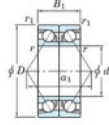

Deep groove ball bearing single row 7311-DB-FY-JTEKT - 7311-DB-FY-JTEKT

<https://www.123bearing.com/bearing-housing/deep-groove-bearing/single-row/7311-db-fy-jtekt>

Boundary dimensions

Bearing No.	Boundary dimensions(mm)					Basic load ratings(kN)		Fatigue load factor	Limiting speeds(min-1)
	d	D	B	r1(mm)	r2(mm)	Cr	C0r	lim(kN)	10 Grease Lub.
7311DB FY	55	120	58	2	1	164	113	7.9	- 5400

PRODUCT FEATURES

Brand	JTEKT
N° Ean13	3616060646477
Inside diameter	55 mm
Outside diameter	120 mm
Thickness	58 mm
Limiting speed	5400 rpm
Dynamic load	164 kN
Static load	113 kN
Packaging	1

contact@123bearing.com

(646) 712 9672

CRT4 de Lesquin 60 Rue Du Haut De Sainghin 59273 Fretin FRANCE