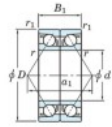

Deep groove ball bearing single row 7211-CDB-FY-JTEKT - 7211-CDB-FY-JTEKT

<https://www.123bearing.com/bearing-housing/deep-groove-bearing/single-row/7211-cdb-fy-jtekt>

Boundary dimensions

Bearing No.	Boundary dimensions(mm)					Basic load ratings(kN)		Fatigue load factor		Limiting speeds(min-1)
	d	D	B	r1(max)	r2(max)	Cr	CDr	PC	PO	Grease lub.
7211CDB FY	55	100	42	1.5	1	107	80.4	5.2	14.6	8400

PRODUCT FEATURES

Brand	JTEKT
N° Ean13	3616060646453
Inside diameter	55 mm
Outside diameter	100 mm
Thickness	42 mm
Limiting speed	8400 rpm
Dynamic load	107 kN
Static load	80.4 kN
Packaging	1

contact@123bearing.com

(646) 712 9672

CRT4 de Lesquin 60 Rue Du Haut De Sainghin 59273 Fretin FRANCE