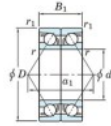

Deep groove ball bearing single row 7211-DB-FY-JTEKT - 7211-DB-FY-JTEKT

<https://www.123bearing.com/bearing-housing/deep-groove-bearing/single-row/7211-db-fy-jtekt>

Boundary dimensions

Bearing No.	Boundary dimensions(mm)					Basic load ratings(kN)		Fatigue load limit(kN)	factor	Limiting speeds(min-1)
	d	D	B	r1(mm)	r2(mm)	Cr	C0r			
7211DB FY	55	100	42	1.5	1	98.9	74.2	4.6	-	6100

PRODUCT FEATURES

Brand	JTEKT
N° Ean13	3616060646446
Inside diameter	55 mm
Outside diameter	100 mm
Thickness	42 mm
Limiting speed	6100 rpm
Dynamic load	98.9 kN
Static load	74.2 kN
Packaging	1

contact@123bearing.com

(646) 712 9672

CRT4 de Lesquin 60 Rue Du Haut De Sainghin 59273 Fretin FRANCE