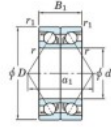

Deep groove ball bearing single row 7211-BDB-FY-JTEKT - 7211-BDB-FY-JTEKT

<https://www.123bearing.com/bearing-housing/deep-groove-bearing/single-row/7211-bdb-fy-jtekt>

Boundary dimensions

Bearing No.	Boundary dimensions(mm)					Basic load ratings(kN)		Fatigue load factor	Limiting speeds(min-1)	
	d	D	B	r1(mm)	r2(mm)	C_r	C_{0r}			Grease lub.
7211BDB FY	55	100	42	1.5	1	89.6	67.6	3.95	4600	

PRODUCT FEATURES

Brand	JTEKT
N° Ean13	3616060646439
Inside diameter	55 mm
Outside diameter	100 mm
Thickness	42 mm
Limiting speed	4600 rpm
Dynamic load	89.6 kN
Static load	67.6 kN
Packaging	1

contact@123bearing.com

(646) 712 9672

CRT4 de Lesquin 60 Rue Du Haut De Sainghin 59273 Fretin FRANCE