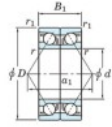

Deep groove ball bearing single row 7011-BDB-FY-JTEKT - 7011-BDB-FY-JTEKT

<https://www.123bearing.com/bearing-housing/deep-groove-bearing/single-row/7011-bdb-fy-jtekt>

Boundary dimensions

Bearing No.	Boundary dimensions (mm)					Basic load ratings (kN)		Fatigue load factor		Limiting speeds (min-1)
	d	D	B	r1 (min)	r2 (min)	Cr	C0r	lim (kN)	lim (min-1)	
7011BDB FY	55	90	36	1.1	0.6	56.7	47.5	2.55	-	5000

PRODUCT FEATURES

Brand	JTEKT
N° Ean13	3616060646408
Inside diameter	55 mm
Outside diameter	90 mm
Thickness	36 mm
Limiting speed	5000 rpm
Dynamic load	56.7 kN
Static load	47.5 kN
Packaging	1

contact@123bearing.com

(646) 712 9672

CRT4 de Lesquin 60 Rue Du Haut De Sainghin 59273 Fretin FRANCE