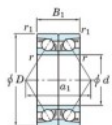

Deep groove ball bearing single row 7410-DB-FY-JTEKT - 7410-DB-FY-JTEKT

<https://www.123bearing.com/bearing-housing/deep-groove-bearing/single-row/7410-db-fy-jtekt>

Boundary dimensions

Bearing No.	Boundary dimensions (mm)					Basic load ratings (kN)		Fatigue	factor	Limiting speeds (min-1)
	d	D	B	r (mm)	r1 (mm)	Cr	C0r	lim (kN)		
7410DB FY	50	130	62	2.1	1.1	198	131	9.85	-	Grease Lub. 3800

PRODUCT FEATURES

Brand	JTEKT
N° Ean13	3616060646354
Inside diameter	50 mm
Inside diameter	1.969" inch
Outside diameter	130 mm
Outside diameter	5.118" inch
Thickness	62 mm
Thickness	2.441" inch
Limiting speed	3800 rpm
Dynamic load	198 kN
Static load	131 kN
Packaging	1

contact@123bearing.com

(646) 712 9672

CRT4 de Lesquin 60 Rue Du Haut De Sainghin 59273 Fretin FRANCE