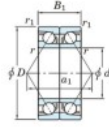

Deep groove ball bearing single row 7410-BDB-FY-JTEKT - 7410-BDB-FY-JTEKT

<https://www.123bearing.com/bearing-housing/deep-groove-bearing/single-row/7410-bdb-fy-jtekt>

Boundary dimensions

Bearing No.	Boundary dimensions(mm)					Basic load ratings(kN)		Fatigue load limit(kN)	factor	Limiting speeds(min-1)
	d	D	B	r1(mm)	r2(mm)	C_r	C_{0r}	C_{0r}		
7410BDB FY	50	130	62	2.1	1.1	183	121	8.45	-	3300

PRODUCT FEATURES

Brand	JTEKT
N° Ean13	3616060646347
Inside diameter	50 mm
Outside diameter	130 mm
Thickness	62 mm
Limiting speed	3300 rpm
Dynamic load	183 kN
Static load	121 kN
Packaging	1

contact@123bearing.com

(646) 712 9672

CRT4 de Lesquin 60 Rue Du Haut De Sainghin 59273 Fretin FRANCE