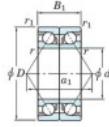

Deep groove ball bearing single row 7210-CDB-FY-JTEKT - 7210-CDB-FY-JTEKT

<https://www.123bearing.com/bearing-housing/deep-groove-bearing/single-row/7210-cdb-fy-jtekt>

Boundary dimensions

Bearing No.	Boundary dimensions(mm)						Basic load ratings(kN)		Fatigue load factor		Limiting speeds(min-1)
	d	D	B	r1(max)	r2(max)	Cr	CG	C10	C90	Grease Lub.	
7210CDB FY	50	90	40	1.1	0.6	86.9	63.6	4.1	14.6	9400	

PRODUCT FEATURES

Brand	JTEKT
N° Ean13	3616060646309
Inside diameter	50 mm
Outside diameter	90 mm
Thickness	40 mm
Limiting speed	9400 rpm
Dynamic load	86.9 kN
Static load	63.6 kN
Packaging	1

contact@123bearing.com

(646) 712 9672

CRT4 de Lesquin 60 Rue Du Haut De Sainghin 59273 Fretin FRANCE