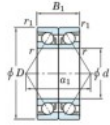

Deep groove ball bearing single row 7210-DB-FY-JTEKT - 7210-DB-FY-JTEKT

<https://www.123bearing.com/bearing-housing/deep-groove-bearing/single-row/7210-db-fy-jtekt>

Boundary dimensions

Bearing No.	Boundary dimensions(mm)					Basic load ratings(kN)		Fatigue load limit(kN)	Factor	Limiting speeds(min-1)
	d	D	B	r1(max)	r1(min)	C	C0			
7210DB FY	50	90	40	1.1	0.6	80	58.7	3.6	-	Grease lub. 6800

PRODUCT FEATURES

Brand	JTEKT
N° Ean13	3616060646293
Inside diameter	50 mm
Outside diameter	90 mm
Thickness	40 mm
Limiting speed	6800 rpm
Dynamic load	80 kN
Static load	58.7 kN
Packaging	1

contact@123bearing.com

(646) 712 9672

CRT4 de Lesquin 60 Rue Du Haut De Sainghin 59273 Fretin FRANCE