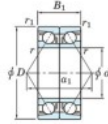

Deep groove ball bearing single row 7010-DB-FY-JTEKT - 7010-DB-FY-JTEKT

<https://www.123bearing.com/bearing-housing/deep-groove-bearing/single-row/7010-db-fy-jtekt>

Boundary dimensions

Bearing No.	Boundary dimensions(mm)						Basic load ratings(kN)		Fatigue	factor	Limiting speeds(min-1)
	d	D	B	r1(min)	r1(max)	Cr	C0r	lim(kN)			
7010DB FY	50	80	32	1	0.6	48	40.2	2.2	-	Grease Lub. 7300	

PRODUCT FEATURES

Brand	JTEKT
N° Ean13	3616060646255
Inside diameter	50 mm
Outside diameter	80 mm
Thickness	32 mm
Limiting speed	7300 rpm
Dynamic load	48 kN
Static load	40.2 kN
Packaging	1

contact@123bearing.com

(646) 712 9672

CRT4 de Lesquin 60 Rue Du Haut De Sainghin 59273 Fretin FRANCE