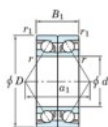

Deep groove ball bearing single row 7409-BDB-FY-JTEKT - 7409-BDB-FY-JTEKT

<https://www.123bearing.com/bearing-housing/deep-groove-bearing/single-row/7409-bdb-fy-jtekt>

Boundary dimensions

Bearing No.	Boundary dimensions(mm)						Basic load ratings(kN)		Fatigue load factor		Limiting speeds(min-1)
	d	D	B	r1(mm)	r2(mm)	r	C_r	C_{0r}	f₀	Grease Lub.	
7409BDB FY	45	120	58	2	1	160	100	7.2	-	3600	

PRODUCT FEATURES

Brand	JTEKT
N° Ean13	3616060646194
Inside diameter	45 mm
Outside diameter	120 mm
Thickness	58 mm
Limiting speed	3600 rpm
Dynamic load	160 kN
Static load	100 kN
Packaging	1

contact@123bearing.com

(646) 712 9672

CRT4 de Lesquin 60 Rue Du Haut De Sainghin 59273 Fretin FRANCE