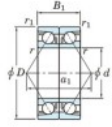

Deep groove ball bearing single row 7309-CDB-FY-JTEKT - 7309-CDB-FY-JTEKT

<https://www.123bearing.com/bearing-housing/deep-groove-bearing/single-row/7309-cdb-fy-jtekt>

Boundary dimensions

Bearing No.	Boundary dimensions(mm)						Basic load ratings(kN)		Fatigue load factor		Limiting speeds(min-1)
	d	D	B	r1(mm)	r2(mm)	Cr	C0r	lim1(kN)	lim2	Grease lub.	
7309CDB FY	45	100	50	1.5	1	120	79.5	5.85	13.5	9000	

PRODUCT FEATURES

Brand	JTEKT
N° Ean13	3616060646187
Inside diameter	45 mm
Outside diameter	100 mm
Thickness	50 mm
Limiting speed	9000 rpm
Dynamic load	120 kN
Static load	79.5 kN
Packaging	1

contact@123bearing.com

(646) 712 9672

CRT4 de Lesquin 60 Rue Du Haut De Sainghin 59273 Fretin FRANCE