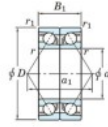

Deep groove ball bearing single row 7309-BDB-FY-JTEKT - 7309-BDB-FY-JTEKT

<https://www.123bearing.com/bearing-housing/deep-groove-bearing/single-row/7309-bdb-fy-jtekt>

Boundary dimensions

Bearing No.	Boundary dimensions(mm)					Basic load ratings(kN)		Fatigue load limit(kN)	factor	Limiting speeds(min-1)
	d	D	B	r1(mm)	r(mm)	Cy	Co	C0		
7309BDB FY	45	100	50	1.5	1	103	68.2	4.4	-	Grease Lub. 4900

PRODUCT FEATURES

Brand	JTEKT
N° Ean13	3616060646163
Inside diameter	45 mm
Outside diameter	100 mm
Thickness	50 mm
Limiting speed	4900 rpm
Dynamic load	103 kN
Static load	68.2 kN
Packaging	1

contact@123bearing.com

(646) 712 9672

CRT4 de Lesquin 60 Rue Du Haut De Sainghin 59273 Fretin FRANCE