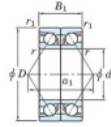

Deep groove ball bearing single row 7009-BDB-JTEKT - 7009-BDB-JTEKT

<https://www.123bearing.com/bearing-housing/deep-groove-bearing/single-row/7009-bdb-jtekt>

Boundary dimensions

Bearing No.	Boundary dimensions(mm)					Basic load ratings(kN)		Fatigue load limit(kN)	factor	Limiting speeds(min-1)
	d	D	B	r1(mm)	r1(mm)	C_r	C_{0r}	C_{0r}		
7009BDB FY	45	75	32	1	0.6	40.6	32	1.75	-	6000

PRODUCT FEATURES

Brand	JTEKT
N° Ean13	3616060646101
Inside diameter	45 mm
Inside diameter	1.772" inch
Outside diameter	75 mm
Outside diameter	2.953" inch
Thickness	32 mm
Thickness	1.26" inch
Limiting speed	6000 rpm
Dynamic load	40.6 kN
Static load	32 kN
Packaging	1

contact@123bearing.com

(646) 712 9672

CRT4 de Lesquin 60 Rue Du Haut De Sainghin 59273 Fretin FRANCE