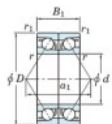

Deep groove ball bearing single row 7308-CDB-FY-JTEKT - 7308-CDB-FY-JTEKT

<https://www.123bearing.com/bearing-housing/deep-groove-bearing/single-row/7308-cdb-fy-jtekt>

Boundary dimensions

Bearing No.	Boundary dimensions(mm)					Basic load ratings(kN)		Fatigue load factor		Limiting speeds(min-1)
	d	D	B	r1(mm)	r2(mm)	C_r	C_{0r}	f₀	f₁	
7308CDB FY	40	90	46	1.5	1	94.1	58.8	4.4	13.4	10000

PRODUCT FEATURES

Brand	JTEKT
N° Ean13	3616060646040
Inside diameter	40 mm
Inside diameter	1.575" inch
Outside diameter	90 mm
Outside diameter	3.543" inch
Thickness	46 mm
Thickness	1.811" inch
Limiting speed	10000 rpm
Dynamic load	94.1 kN
Static load	58.8 kN
Packaging	1

contact@123bearing.com

(646) 712 9672

CRT4 de Lesquin 60 Rue Du Haut De Sainghin 59273 Fretin FRANCE