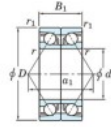

Deep groove ball bearing single row 7308-BDB-FY-JTEKT - 7308-BDB-FY-JTEKT

<https://www.123bearing.com/bearing-housing/deep-groove-bearing/single-row/7308-bdb-fy-jtekt>

Boundary dimensions

Bearing No.	Boundary dimensions(mm)					Basic load ratings(kN)		Fatigue load factor	Limiting speeds(min-1)
	d	D	B	r1(r2)	r1(r2)	Cr	CG		
7308BDB FY	40	90	46	1.5	1	80.6	50.5	3.3	5500

PRODUCT FEATURES

Brand	JTEKT
N° Ean13	3616060646026
Inside diameter	40 mm
Outside diameter	90 mm
Thickness	46 mm
Limiting speed	5500 rpm
Dynamic load	80.6 kN
Static load	50.5 kN
Packaging	1

contact@123bearing.com

(646) 712 9672

CRT4 de Lesquin 60 Rue Du Haut De Sainghin 59273 Fretin FRANCE