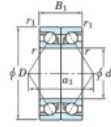

Deep groove ball bearing single row 7208-DB-FY-JTEKT - 7208-DB-FY-JTEKT

<https://www.123bearing.com/bearing-housing/deep-groove-bearing/single-row/7208-db-fy-jtekt>

Boundary dimensions

Bearing No.	Boundary dimensions(mm)					Basic load ratings(kN)		Fatigue load limit(kN)	factor	Limiting speeds(min-1)
	d	D	B	r1(mm)	r2(mm)	C_r	C_{0r}	lim		
7208DB FY	40	80	36	1.1	0.6	68.2	46.7	3	-	8000

PRODUCT FEATURES

Brand	JTEKT
N° Ean13	3616060645999
Inside diameter	40 mm
Outside diameter	80 mm
Thickness	36 mm
Limiting speed	8000 rpm
Dynamic load	68.2 kN
Static load	46.7 kN
Packaging	1

contact@123bearing.com

(646) 712 9672

CRT4 de Lesquin 60 Rue Du Haut De Sainghin 59273 Fretin FRANCE