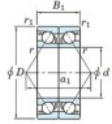

Deep groove ball bearing single row 7008-BDB-JTEKT - 7008-BDB-JTEKT

<https://www.123bearing.com/bearing-housing/deep-groove-bearing/single-row/7008-bdb-jtekt>

Boundary dimensions

Bearing No.	Boundary dimensions(mm)					Basic load ratings(kN)		Fatigue load limit(kN)	factor	Limiting speeds(min-1)
	d	D	B	r1(mm)	r2(mm)	Cr	C0r			
7008BDB FY	40	68	30	1	0.6	34.2	26.4	1.45	-	6600

PRODUCT FEATURES

Brand	JTEKT
N° Ean13	3616060645951
Inside diameter	40 mm
Outside diameter	68 mm
Thickness	30 mm
Limiting speed	6600 rpm
Dynamic load	34.2 kN
Static load	26.4 kN
Packaging	1

contact@123bearing.com

(646) 712 9672

CRT4 de Lesquin 60 Rue Du Haut De Sainghin 59273 Fretin FRANCE