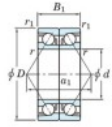

Deep groove ball bearing single row 7908-CDB-FY-JTEKT - 7908-CDB-FY-JTEKT

<https://www.123bearing.com/bearing-housing/deep-groove-bearing/single-row/7908-cdb-fy-jtekt>

Boundary dimensions

Bearing No.	Boundary dimensions(mm)					Basic load ratings(kN)		Fatigue load factor		Limiting speeds(min-1)
	d	D	B	r1(mm)	r1(min)	Cr	CCr	lim1(kN)	lim2	
7908CDB FY	40	62	24	0.6	0.3	32	24.9	1.4	15.7	Grease Lub. 13000

PRODUCT FEATURES

Brand	JTEKT
N° Ean13	3616060645937
Inside diameter	40 mm
Outside diameter	62 mm
Thickness	24 mm
Limiting speed	13000 rpm
Dynamic load	32 kN
Static load	24.9 kN
Packaging	1

contact@123bearing.com

(646) 712 9672

CRT4 de Lesquin 60 Rue Du Haut De Sainghin 59273 Fretin FRANCE