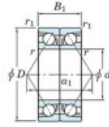

Deep groove ball bearing single row 7407-DB-FY-JTEKT - 7407-DB-FY-JTEKT

<https://www.123bearing.com/bearing-housing/deep-groove-bearing/single-row/7407-db-fy-jtekt>

Boundary dimensions

Bearing No.	Boundary dimensions(mm)					Basic load ratings(kN)		Fatigue load limit(kN)	factor	Limiting speeds(min-1)
	d	D	B	r1(max)	r1(min)	Cr	C0r	C0r		
7407DB FY	35	100	50	1.5	1	123	73.9	5.7	-	5000

PRODUCT FEATURES

Brand	JTEKT
N° Ean13	3616060645913
Inside diameter	35 mm
Outside diameter	100 mm
Thickness	50 mm
Limiting speed	5000 rpm
Dynamic load	123 kN
Static load	73.9 kN
Packaging	1

contact@123bearing.com

(646) 712 9672

CRT4 de Lesquin 60 Rue Du Haut De Sainghin 59273 Fretin FRANCE