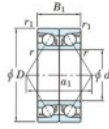

Deep groove ball bearing single row 7307-CDB-FY-JTEKT - 7307-CDB-FY-JTEKT

<https://www.123bearing.com/bearing-housing/deep-groove-bearing/single-row/7307-cdb-fy-jtekt>

Boundary dimensions

Bearing No.	Boundary dimensions(mm)					Basic load ratings(kN)		Fatigue load factor		Limiting speeds(min-1)
	d	D	B	r1(mm)	r(mm)	Cr	CCr	Sp	Sf	Grease Lub.
7307CDB FY	35	80	42	1.5	1	77	47.2	3.5	13.4	11000

PRODUCT FEATURES

Brand	JTEKT
N° Ean13	3616060645890
Inside diameter	35 mm
Outside diameter	80 mm
Thickness	42 mm
Limiting speed	11000 rpm
Dynamic load	77 kN
Static load	47.2 kN
Packaging	1

contact@123bearing.com

(646) 712 9672

CRT4 de Lesquin 60 Rue Du Haut De Sainghin 59273 Fretin FRANCE