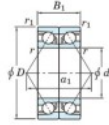

Deep groove ball bearing single row 7207-CDB-FY-JTEKT - 7207-CDB-FY-JTEKT

<https://www.123bearing.com/bearing-housing/deep-groove-bearing/single-row/7207-cdb-fy-jtekt>

Boundary dimensions

Bearing No.	Boundary dimensions(mm)					Basic load ratings(kN)		Fatigue load factor		Limiting speeds(min-1)
	d	D	B	r (mm)	r1 (mm)	C_r	C_{0r}	f₀	f₁	Grease lub.
7207CDB FY	35	72	34	1.1	0.6	61.7	40.2	2.75	14	12000

PRODUCT FEATURES

Brand	JTEKT
N° Ean13	3616060645869
Inside diameter	35 mm
Outside diameter	72 mm
Thickness	34 mm
Limiting speed	12000 rpm
Dynamic load	61.7 kN
Static load	40.2 kN
Packaging	1

contact@123bearing.com

(646) 712 9672

CRT4 de Lesquin 60 Rue Du Haut De Sainghin 59273 Fretin FRANCE