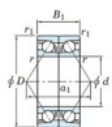

Deep groove ball bearing single row 7207-DB-FY-JTEKT - 7207-DB-FY-JTEKT

<https://www.123bearing.com/bearing-housing/deep-groove-bearing/single-row/7207-db-fy-jtekt>

Boundary dimensions

Bearing No.	Boundary dimensions (mm)						Basic load ratings (kN)		Fatigue load factor	Limiting speeds (min-1)
	d	D	B	r1 (mm)	r2 (mm)	C_r	C_{0r}	lim (kN)		
7207DB FY	35	72	34	1.1	0.6	57.1	37.3	2.45	-	8800

PRODUCT FEATURES

Brand	JTEKT
N° Ean13	3616060645852
Inside diameter	35 mm
Outside diameter	72 mm
Thickness	34 mm
Limiting speed	8800 rpm
Dynamic load	57.1 kN
Static load	37.3 kN
Packaging	1

contact@123bearing.com

(646) 712 9672

CRT4 de Lesquin 60 Rue Du Haut De Sainghin 59273 Fretin FRANCE