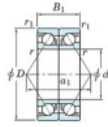

Deep groove ball bearing single row HAR-007-CDB-JTEKT - HAR-007-CDB-JTEKT

<https://www.123bearing.com/bearing-housing/deep-groove-bearing/single-row/har-007-cdb-jtekt>

Boundary dimensions

Bearing No.	Boundary dimensions (mm)					Basic load ratings (kN)		Fatigue load factor	Limiting speeds (min-1)
	d	D	B	r1 (mm)	r2 (mm)	Cr	C0r		
HAR007CDB	35	62	28	1	0.6	—	11.1	—	18000 Grease lub.

PRODUCT FEATURES

Brand	JTEKT
N° Ean13	3616060645807
Inside diameter	35 mm
Outside diameter	62 mm
Thickness	28 mm
Limiting speed	18000 rpm
Static load	11.1 kN
Packaging	1

contact@123bearing.com

(646) 712 9672

CRT4 de Lesquin 60 Rue Du Haut De Sainghin 59273 Fretin FRANCE