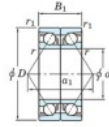

Deep groove ball bearing single row 7203-DB-FY-JTEKT - 7203-DB-FY-JTEKT

<https://www.123bearing.com/bearing-housing/deep-groove-bearing/single-row/7203-db-fy-jtekt>

Boundary dimensions

Bearing No.	Boundary dimensions(mm)						Basic load ratings(kN)		Fatigue load factor		Limiting speeds(min-1)
	d	D	B	r1(min)	r1(max)	C0	C0R	lim(kN)	lim		
7203DB FY	17	40	24	0.6	0.3	20.6	11	0.77	-	17000	

PRODUCT FEATURES

Brand	JTEKT
N° Ean13	3616060645777
Inside diameter	17 mm
Outside diameter	40 mm
Thickness	24 mm
Limiting speed	17000 rpm
Dynamic load	20.6 kN
Static load	11 kN
Packaging	1

contact@123bearing.com

(646) 712 9672

CRT4 de Lesquin 60 Rue Du Haut De Sainghin 59273 Fretin FRANCE