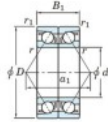

Deep groove ball bearing single row 7202-DB-FY-JTEKT - 7202-DB-FY-JTEKT

<https://www.123bearing.com/bearing-housing/deep-groove-bearing/single-row/7202-db-fy-jtekt>

Boundary dimensions

Bearing No.	Boundary dimensions(mm)					Basic load ratings(kN)		Fatigue load limit(kN)	Factor	Limiting speeds(min-1)		
	d	D	B	r1(mm)	r2(mm)	Cr	Cor				sg	Grease lub
7202DB FY	15	35	22	0.6	0.3	16.4	8.55	0.6	-	19000		

PRODUCT FEATURES

Brand	JTEKT
N° Ean13	3616060645692
Inside diameter	15 mm
Outside diameter	35 mm
Thickness	22 mm
Limiting speed	19000 rpm
Dynamic load	16.4 kN
Static load	8.55 kN
Packaging	1

contact@123bearing.com

(646) 712 9672

CRT4 de Lesquin 60 Rue Du Haut De Sainghin 59273 Fretin FRANCE