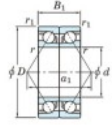

Deep groove ball bearing single row 7002-DB-FY-JTEKT - 7002-DB-FY-JTEKT

<https://www.123bearing.com/bearing-housing/deep-groove-bearing/single-row/7002-db-fy-jtekt>

Boundary dimensions

Bearing No.	Boundary dimensions(mm)					Basic load ratings(kN)		Fatigue load limit(kN)	factor	Limiting speeds(min-1)		
	d	D	B	r1(mm)	r2(mm)	C_r	C_{0r}				n₀	Grease/Lub
7002DB FY	15	32	18	0.3	0.15	12.4	6.85	0.35	-	20000		

PRODUCT FEATURES

Brand	JTEKT
N° Ean13	3616060645661
Inside diameter	15 mm
Outside diameter	32 mm
Thickness	18 mm
Limiting speed	20000 rpm
Dynamic load	12 kN
Static load	6 kN
Packaging	1

contact@123bearing.com

(646) 712 9672

CRT4 de Lesquin 60 Rue Du Haut De Sainghin 59273 Fretin FRANCE