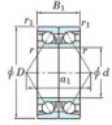

Deep groove ball bearing single row 7002-BDB-FY-JTEKT - 7002-BDB-FY-JTEKT

<https://www.123bearing.com/bearing-housing/deep-groove-bearing/single-row/7002-bdb-fy-jtekt>

Boundary dimensions

Bearing No.	Boundary dimensions(mm)					Basic load ratings(kN)		Fatigue load limit(kN) C₁₀	factor	Limiting speeds(min-1)
	d	D	B	r1(mm)	r(mm)	C_r	C_{0r}			
7002BDB FY	15	32	18	0.3	0.15	11.3	6.3	0.32	10	Grease Lub. 15000

PRODUCT FEATURES

Brand	JTEKT
N° Ean13	3616060645654
Inside diameter	15 mm
Inside diameter	0.591" inch
Outside diameter	32 mm
Outside diameter	1.26" inch
Thickness	18 mm
Thickness	0.709" inch
Limiting speed	15000 rpm
Dynamic load	11 kN
Static load	6 kN
Packaging	1

contact@123bearing.com

(646) 712 9672

CRT4 de Lesquin 60 Rue Du Haut De Sainghin 59273 Fretin FRANCE