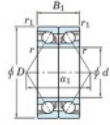

Deep groove ball bearing single row 7201-BDB-FY-JTEKT - 7201-BDB-FY-JTEKT

<https://www.123bearing.com/bearing-housing/deep-groove-bearing/single-row/7201-bdb-fy-jtekt>

Boundary dimensions

Bearing No.	Boundary dimensions(mm)					Basic load ratings(kN)		Fatigue load limit (kN) C_{10}	factor	Limiting speeds(min-1)
	d	D	B	r1(r2)(mm)	r (mm)	C_r	C_{0r}			
7201BDB FY	12	32	10	0.6	0.3	14	6.8	0.48	-	16000

PRODUCT FEATURES

Brand	JTEKT
N° Ean13	3616060645609
Inside diameter	12 mm
Inside diameter	0.472" inch
Outside diameter	32 mm
Outside diameter	1.26" inch
Thickness	10 mm
Thickness	0.394" inch
Limiting speed	16000 rpm
Dynamic load	14 kN
Static load	6.8 kN
Packaging	1

contact@123bearing.com

(646) 712 9672

CRT4 de Lesquin 60 Rue Du Haut De Sainghin 59273 Fretin FRANCE