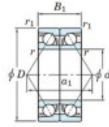

Deep groove ball bearing single row 7219-DB-JTEKT - 7219-DB-JTEKT

<https://www.123bearing.com/bearing-housing/deep-groove-bearing/single-row/7219-db-jtekt>

Boundary dimensions

Bearing No.	Boundary dimensions(mm)						Basic load ratings(kN)		Fatigue load factor	Limiting speeds(min-1)
	d	D	B	r1(max)	r1(min)	Cr	C0r	fd	Grease lub.	
7219DB	95	170	64	2.1	1.1	260	221	11.8	2800	

PRODUCT FEATURES

Brand	JTEKT
N° Ean13	4549250197895
Inside diameter	95 mm
Outside diameter	170 mm
Thickness	64 mm
Limiting speed	2800 rpm
Dynamic load	260 kN
Static load	221 kN
Packaging	1

contact@123bearing.com

(646) 712 9672

CRT4 de Lesquin 60 Rue Du Haut De Sainghin 59273 Fretin FRANCE