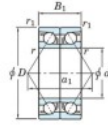

Deep groove ball bearing single row 7318-DB-JTEKT - 7318-DB-JTEKT

<https://www.123bearing.com/bearing-housing/deep-groove-bearing/single-row/7318-db-jtekt>

Boundary dimensions

Bearing No.	Boundary dimensions(mm)						Basic load ratings(kN)		Fatigue load limit(kN)	factor	Limiting speeds(min-1)
	d	D	B	r1(mm)	r2(mm)	r(mm)	Cr	Cor	C0r		
7318DB	90	198	86	3	1.1		346	294	12.8	-	2600

PRODUCT FEATURES

Brand	JTEKT
N° Ean13	4549250202254
Inside diameter	90 mm
Inside diameter	3.543" inch
Outside diameter	190 mm
Outside diameter	7.48" inch
Thickness	86 mm
Thickness	3.386" inch
Limiting speed	2600 rpm
Dynamic load	346 kN
Static load	294 kN
Packaging	1

contact@123bearing.com

(646) 712 9672

CRT4 de Lesquin 60 Rue Du Haut De Sainghin 59273 Fretin FRANCE