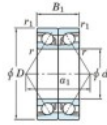

Deep groove ball bearing single row 7317-DB-JTEKT - 7317-DB-JTEKT

<https://www.123bearing.com/bearing-housing/deep-groove-bearing/single-row/7317-db-jtekt>

Boundary dimensions

Bearing No.	Boundary dimensions(mm)						Basic load ratings(kN)		Fatigue load factor		Limiting speeds(min-1)
	d	D	B	r1(min)	r1(max)	C	C0	lim1(kN)	lim2	Grease lub.	
7317DB	85	180	82	3	1.1	322	265	15.9	-	2800	

PRODUCT FEATURES

Brand	JTEKT
N° Ean13	4549250202056
Inside diameter	85 mm
Outside diameter	180 mm
Thickness	82 mm
Limiting speed	2800 rpm
Dynamic load	322 kN
Static load	265 kN
Packaging	1

contact@123bearing.com

(646) 712 9672

CRT4 de Lesquin 60 Rue Du Haut De Sainghin 59273 Fretin FRANCE