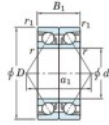

Deep groove ball bearing single row 7216-DB-JTEKT - 7216-DB-JTEKT

<https://www.123bearing.com/bearing-housing/deep-groove-bearing/single-row/7216-db-jtekt>

Boundary dimensions

Bearing No.	Boundary dimensions(mm)						Basic load ratings(kN)		Fatigue load factor	Limiting speeds(min-1)
	d	D	B	r1(mm)	r(mm)	Cr	C0r	lim(kN)		
7216DB	80	140	52	2	1	181	152	8.8	3400	

PRODUCT FEATURES

Brand	JTEKT
N° Ean13	4549250197192
Inside diameter	80 mm
Outside diameter	140 mm
Thickness	52 mm
Limiting speed	3400 rpm
Dynamic load	181 kN
Static load	152 kN
Packaging	1

contact@123bearing.com

(646) 712 9672

CRT4 de Lesquin 60 Rue Du Haut De Sainghin 59273 Fretin FRANCE