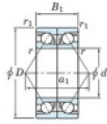

Deep groove ball bearing single row 7315-CDB-JTEKT - 7315-CDB-JTEKT

<https://www.123bearing.com/bearing-housing/deep-groove-bearing/single-row/7315-cdb-jtekt>

Boundary dimensions

Bearing No.	Boundary dimensions (mm)					Basic load ratings (kN)		Fatigue load factor		Limiting speeds (min-1)
	d	D	B	r1 (mm)	r2 (mm)	Cr	Cor	f0	Grasso lub	4400
7315CDB	75	160	74	2.1	1.1	296	227	15.5	13.4	4400

PRODUCT FEATURES

Brand	JTEKT
N° Ean13	3616060645364
Inside diameter	75 mm
Outside diameter	160 mm
Thickness	74 mm
Limiting speed	4400 rpm
Dynamic load	296 kN
Static load	227 kN
Packaging	1

contact@123bearing.com

(646) 712 9672

CRT4 de Lesquin 60 Rue Du Haut De Sainghin 59273 Fretin FRANCE