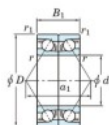

Deep groove ball bearing single row 7315-BDB-JTEKT - 7315-BDB-JTEKT

<https://www.123bearing.com/bearing-housing/deep-groove-bearing/single-row/7315-bdb-jtekt>

Boundary dimensions

Bearing No.	Boundary dimensions(mm)					Basic load ratings(kN)		Fatigue load limit(kN)	factor	Limiting speeds(min-1)
	d	D	B	r1(mm)	r2(mm)	Cr	Cor	C0r	f0	Grease lub
7315BDB	75	160	74	2.1	1.1	253	195	11.7	-	2400

PRODUCT FEATURES

Brand	JTEKT
N° Ean13	4549250201592
Inside diameter	75 mm
Outside diameter	160 mm
Thickness	74 mm
Limiting speed	2400 rpm
Dynamic load	253 kN
Static load	195 kN
Packaging	1

contact@123bearing.com

(646) 712 9672

CRT4 de Lesquin 60 Rue Du Haut De Sainghin 59273 Fretin FRANCE